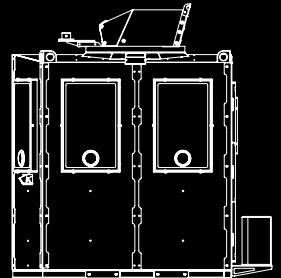

BASE SPECIFICATIONS

- CEN B7 / STANAG Level 2 Protection
- Bullet Resistant Exhaust Ventilation
- AC System
- Double Locking Door System
- Dead Lock on Door
- Optional 360o Rotating Turret
- Optional Gun Mount
- 6 Large Ballistic Windows with Gunports
- 2 Document Transfer Ports
- Internal Lighting
- Internal Power Supply
- Heat Resistant & Sound Dampening Walls
- Foldable Cot/Seating
- Optional CCTV System