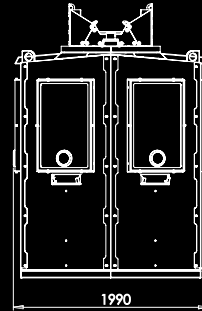

BASE SPECIFICATIONS

- CEN B7 / STANAG Level 2 Protection
- Bullet Resistant Exhaust Ventilation
- AC System
- Double Locking Door System
- Dead Lock on Door
- Optional 360o Rotating Turret
- Optional Gun Mount
- 6 Large Ballistic Windows with Gunports
- 2 Document Transfer Ports
- Internal Lighting
- Internal Power Supply
- Heat Resistant & Sound Dampening Walls
- Foldable Cot/Seating
- Optional CCTV System