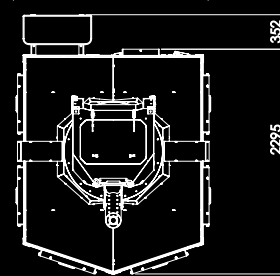

BASE SPECIFICATIONS

- CEN B7 / STANAG Level 2 Protection
- Bullet Resistant Exhaust Ventilation
- AC System
- Double Locking Door System
- Dead Lock on Door
- Optional 360o Rotating Turret
- Optional Gun Mount
- 6 Large Ballistic Windows with Gunports
- 2 Document Transfer Ports
- Internal Lighting
- Internal Power Supply
- Heat Resistant & Sound Dampening Walls
- Foldable Cot/Seating
- Optional CCTV System