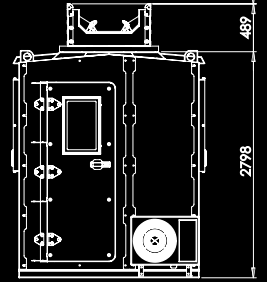

BASE SPECIFICATIONS

- CEN B7 / STANAG Level 2 Protection
- Bullet Resistant Exhaust Ventilation
- AC System
- Double Locking Door System
- Dead Lock on Door
- Optional 360o Rotating Turret
- Optional Gun Mount
- 6 Large Ballistic Windows with Gunports
- 2 Document Transfer Ports
- Internal Lighting
- Internal Power Supply
- Heat Resistant & Sound Dampening Walls
- Foldable Cot/Seating
- Optional CCTV System